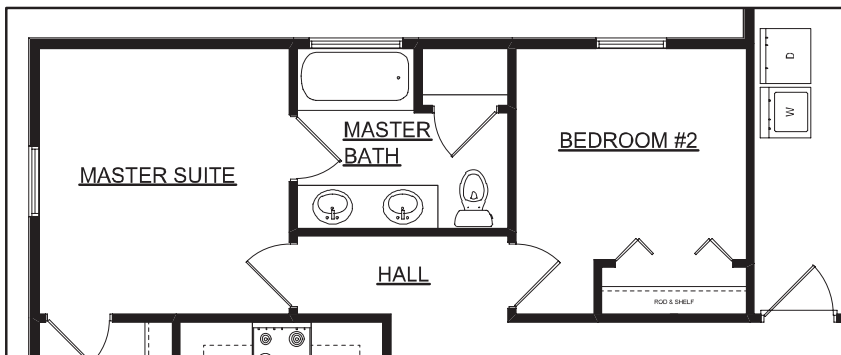

# The Elloree II

1,179 sq. ft. • 3BR, 2BA • 1 Car Garage

The Elloree II home offers the convenience of single story living with 3 bedrooms and 2 full baths includes a 1 car garage. The kitchen opens into a spacious dining area and great room with optional fireplace for your casual lifestyle.

OPTIONAL LUXURY BATH

FLOOR PLAN

Figures reflecting size, square footage and other dimensions are for estimating purposes only and may vary from actual construction which may increase plan modifications, additions or changes. Floor plans may vary according to elevation Prices, plans, dimensions, features, specifications, materials and availability of homes are subject to change without notice or obligation. Illustrations are artist depictions only and may differ from completed construction and may change without notice.