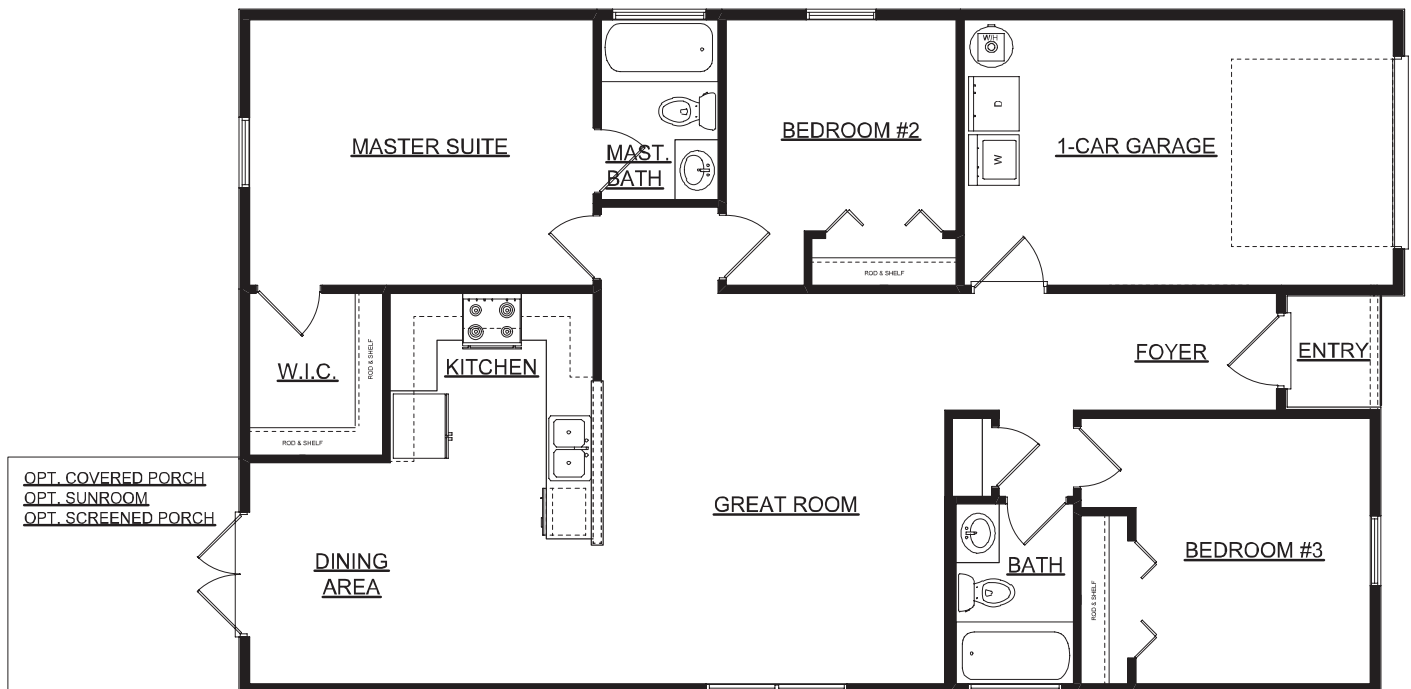

# The Elloree II

1,179 sq. ft. • 3BR, 2BA • 1 Car Garage

The Elloree II home offers the convenience of single story living with 3 bedrooms and 2 full baths includes a 1 car garage. The kitchen opens into a spacious dining area and great room with optional fireplace for your casual lifestyle.

OPTIONAL LUXURY BATH

FLOOR PLAN

Figures reflecting size, square footage and other dimensions are for estimating purposes only and may vary from actual construction which may increase plan modifications, additions or changes. Floor plans may vary according to elevation Prices, plans, dimensions, features, specifications, materials and availability of homes are subject to change without notice or obligation. Illustrations are artist depictions only and may differ from completed construction and may change without notice.